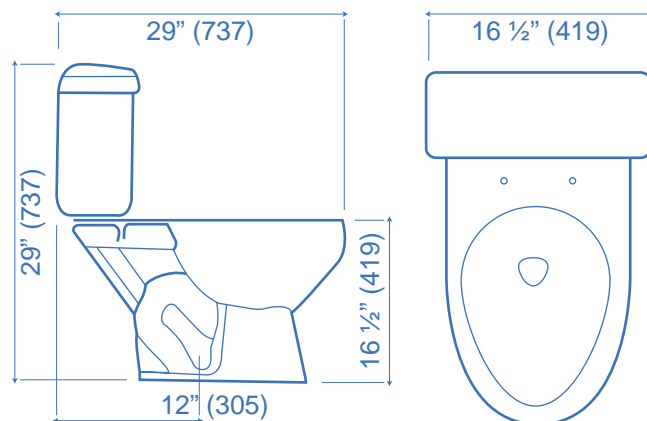

ARLINGTON

ONE PIECE TOILET

Including "Slow Close" Seat

- Elongated bowl
- White only
- **2 1/8" glazed trap**
- Quattro flush technology
- **Extra large 3" flush valve**
- Barrier free height
- CSA Approved
- 25 Year limited warranty

Model	Description
6119	Elongated bowl with unlined tank and lid

Seat Not Included

UNAR/Watersense Tested

Tel: (905) 764-5555 · Fax: (905) 764-7647
Toll Free Tel: 1-888-237-2589 · Toll Free Fax: 1-800-668-4694
E-mail: info@ceralux.com · Website: www.ceralux.com