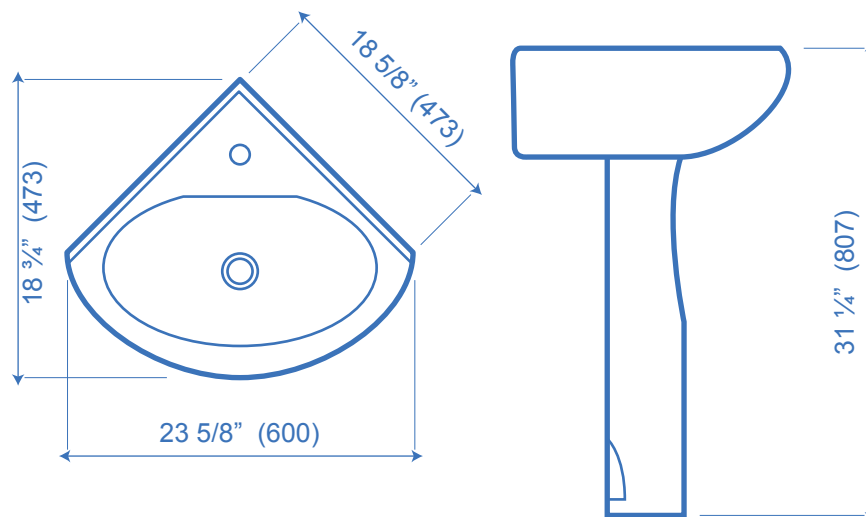

CORINA

CORNER PEDESTAL

- 💧 23 5/8" x 18 5/8"
- 💧 White only
- 💧 4" centre
- 💧 Wave design
- 💧 Rear overflow
- 💧 25 Year limited warranty
- 💧 CSA Approved

Model	Description
5306 6936	Lavatory slab 4" centre Pedestal leg