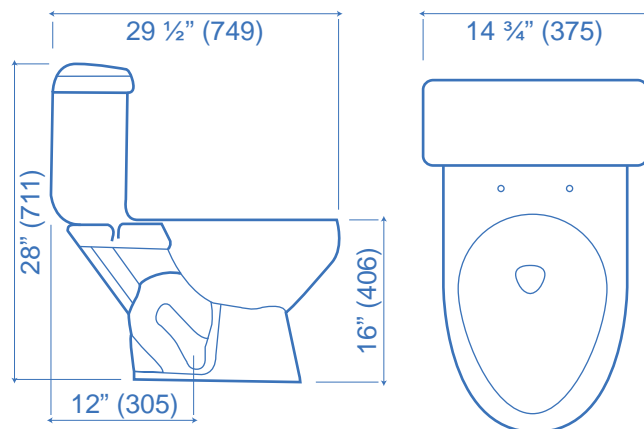

CORINA GREEN

V3 ONE PIECE TOILET

- 💧 Elongated bowl
- 💧 White only
- 💧 **2 1/8" glazed trap**
- 💧 **3" flush valve**
- 💧 Pilot valve
- 💧 Barrier Free Height
- 💧 **V3 technology**
- 💧 25 Year limited warranty
- 💧 CSA Approved

Model	Description
6420	Elongated bowl with unlined tank and lid

Seat Not Included

UNAR/Watersense Tested

Tel: (905) 764-5555 · Fax: (905) 764-7647
Toll Free Tel: 1-888-237-2589 · Toll Free Fax: 1-800-668-4694
E-mail: info@ceralux.com · Website: www.ceralux.com