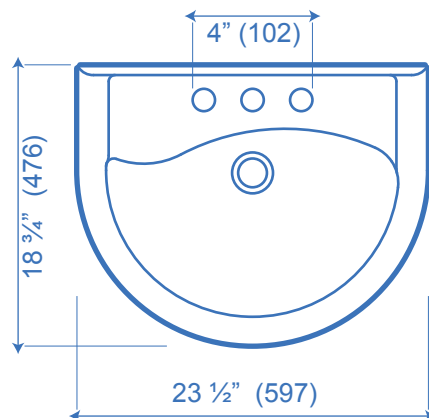

CORINA

PEDESTAL

- 💧 23 5/8" x 18 5/8"
- 💧 White only
- 💧 4" centre
- 💧 Wave design
- 💧 Rear overflow
- 💧 25 Year limited warranty
- 💧 CSA Approved

Model	Description
6852 6936	Lavatory slab 4" centre Pedestal leg