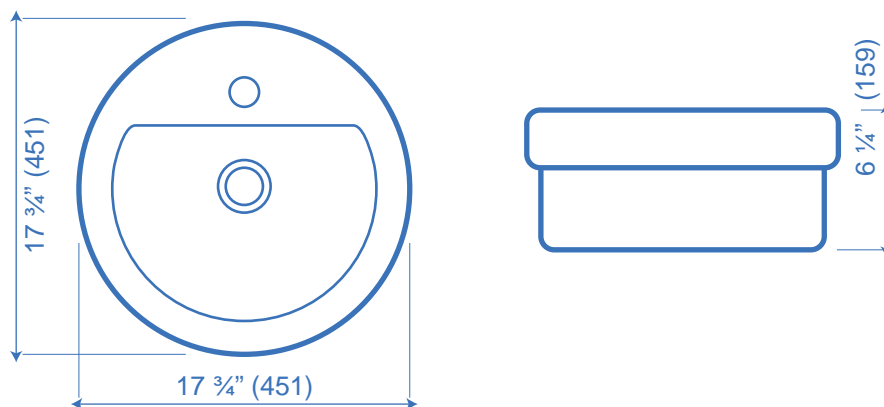

CRESCENDO

VESSEL

- 17 3/4" X 17 3/4"
- Single hole centre
- White only
- Round bowl
- Surface mount of recessed
- 25 Year limited warranty

Model	Description
9790	Single hole centre

Faucets Not Included