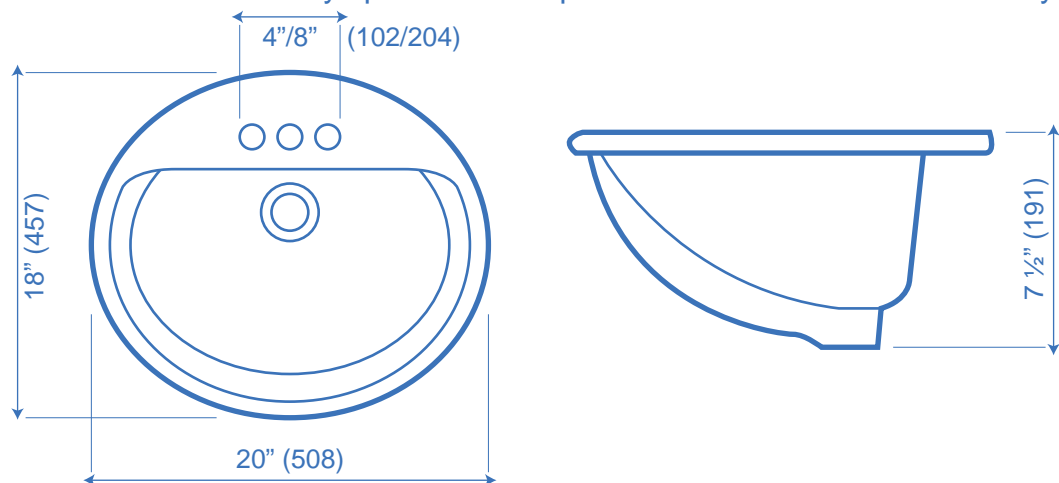

- 20" x 18"
- 4" & 8" centres
- White, Bone or Grey*
- Oval "D" bowl
- Front overflow
- 25 Year limited warranty
- CSA Approved

Model	Description
1304	Drop-in 4" centre
1308	Drop-in 8" centre

* Grey special order - please allow 6-8 weeks for delivery