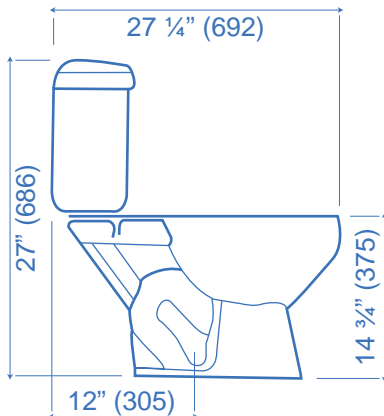

EZ CLEAN

RIMLESS TOILET

- Round bowl
- White only
- Rim jet flush
- **HET Certified**
- 12" rough-in
- 25 Year limited warranty
- Water Sensed
- CSA Approved

Model	Description
3002	4.5L Round bowl
4463	Unlined tank and lid 12" RI
4463L	Lined tank and lid 12" RI