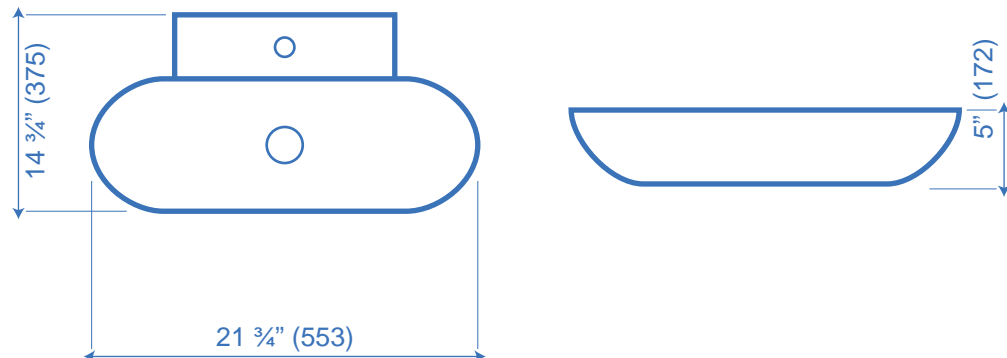

## VESSEL

- 21 3/4" X 14 3/4"
- Single hole centre
- White only
- Rectangular
- 25 Year limited warranty

Model	Description
9820	Single hole centre

*Faucets Not Included*