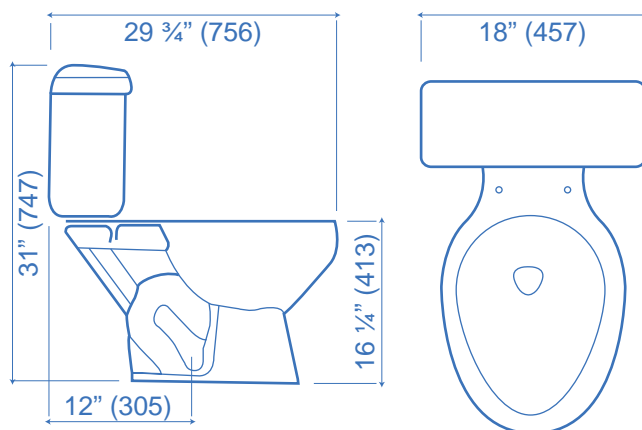

## 4.5L ELONGATED TOILET

- 💧 Elongated bowl
- 💧 White only
- 💧 **4.5L rim jet flush**
- 💧 **2 1/8" glazed trap**
- 💧 Barrier Free Certified
- 💧 HET Rated
- 💧 Pilot valve
- 💧 25 Year limited warranty
- 💧 CSA Approved

Model	Description
6512	Elongated bowl
6500	Unlined tank and lid 12" RI
6510	Unlined tank and lid 10" RI

*Seat Not Included*

UNAR/Watersense Tested

Tel: (905) 764-5555 · Fax: (905) 764-7647  
 Toll Free Tel: 1-888-237-2589 · Toll Free Fax: 1-800-668-4694  
 E-mail: [info@ceralux.com](mailto:info@ceralux.com) · Website: [www.ceralux.com](http://www.ceralux.com)