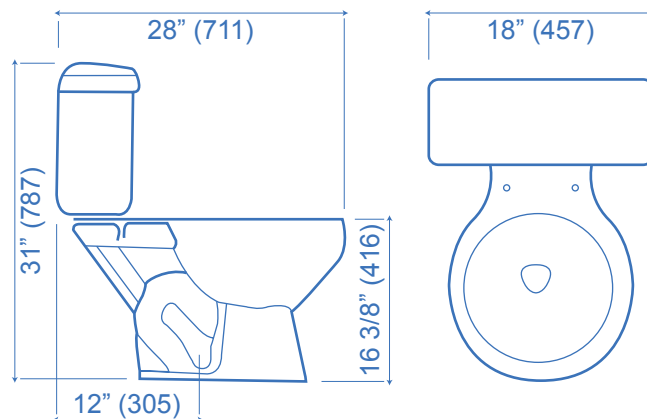

EVERGREEN

4.5L TOILET

- Round bowl
- White only
- 4.5L rim jet flush**
- 2 1/8" glazed trap**
- Barrier Free Certified
- HET Rated
- Pilot valve
- 25 Year limited warranty
- CSA Approved

Model	Description
6502	Round bowl
6500	Unlined tank and lid 12" RI
6510	Unlined tank and lid 10" RI