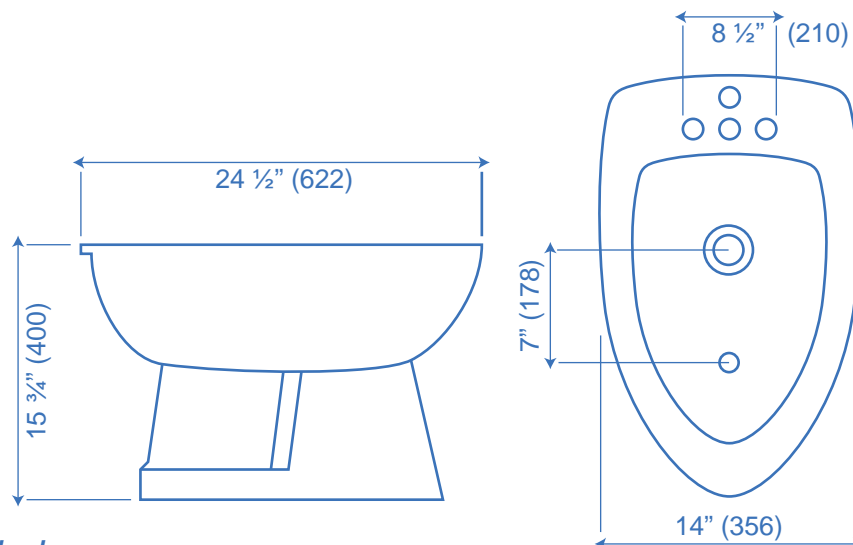

EVERGREEN

BIDET

- 4 hole fitting
- White only
- Front fill and vertical spray
- Above or below floor rough-in
- Contemporary design
- Elongated front
- 25 Year limited warranty
- CSA Approved

Model	Description
6412	4 hole design