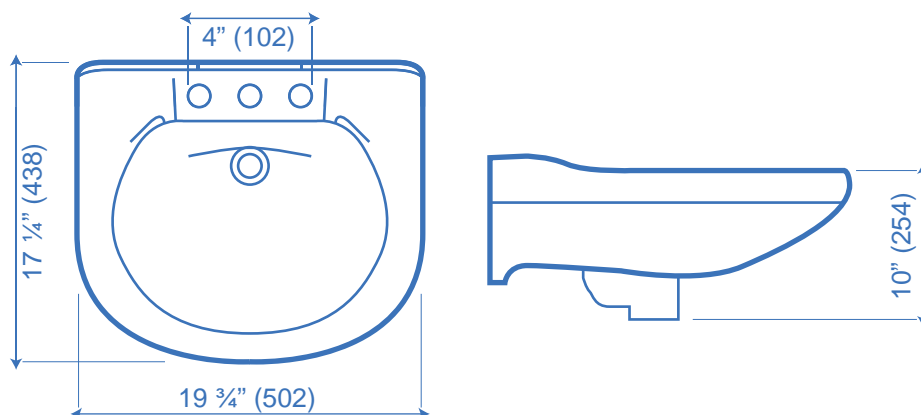

## WALL MOUNT

- 19 3/4" x 17 1/4"
- 4" centre
- White only
- "Barrier Free"
- Rear overflow
- Mounting bracket included
- 25 Year limited warranty
- CSA Approved

Model	Description
5406	Wall-mount lav with 4" centre