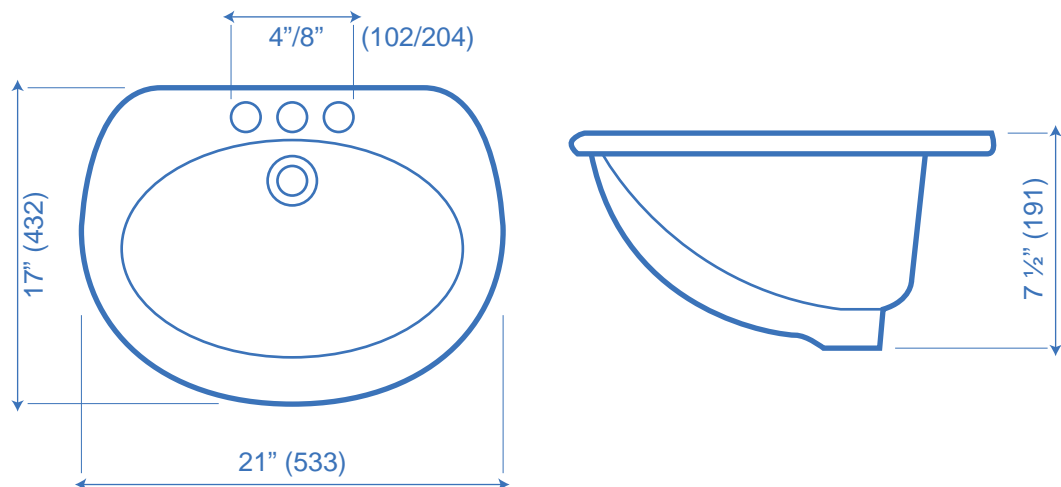

## DROP-IN

- 21" x 17"
- 4" & 8" centres
- White only
- D shape bowl
- Elegant look
- Small back splash
- Front overflow
- 25 Year limited warranty
- CSA Approved

Model	Description
2254	Drop-in 4" centre
2258	Drop-in 8" centre