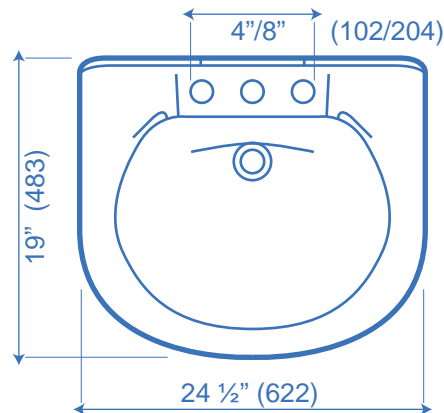

IPANEMA

PEDESTAL

- 24 1/2" x 19"
- Elegant styling
- White only
- 4" & 8" centres
- Front overflow
- Through floor or wall plumbing
- 25 Year limited warranty
- CSA Approved

Model	Description
2264	Lavatory slab 4" centre
2268	Lavatory slab 8" centre
2265	Pedestal leg