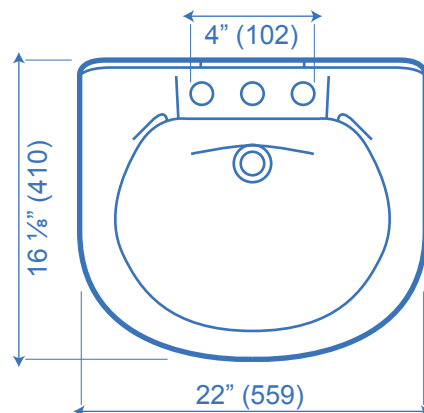

MAXIMO

PEDESTAL

- 22" x 16 1/8"
- 4" centre
- White only
- Front overflow
- Through floor or wall plumbing
- 25 Year limited warranty
- CSA Approved

Model	Description
1434 5230	Lavatory slab 4" centre Pedestal leg