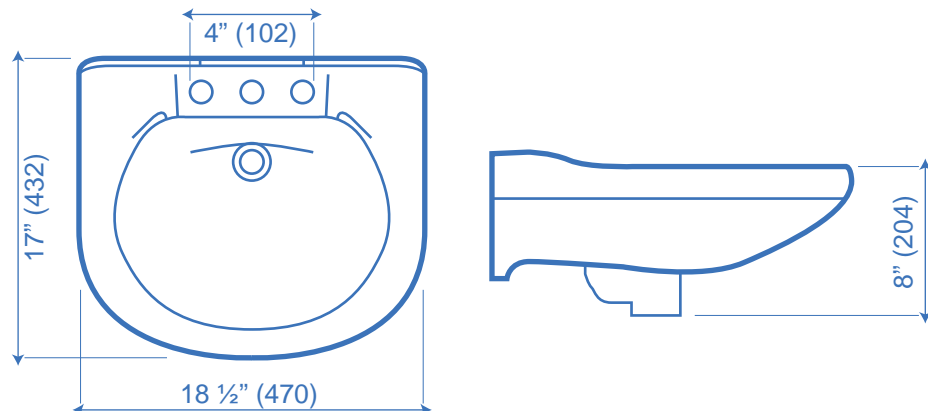

NEW YORK

WALL HUNG

- 18 1/2" x 17"
- 4" centre
- White only
- Accepts support legs
(not included)
- Rear overflow
- Mounting bracket included
- 25 Year limited warranty
- CSA Approved

Model	Description
1425	Wall-hung 4" centre