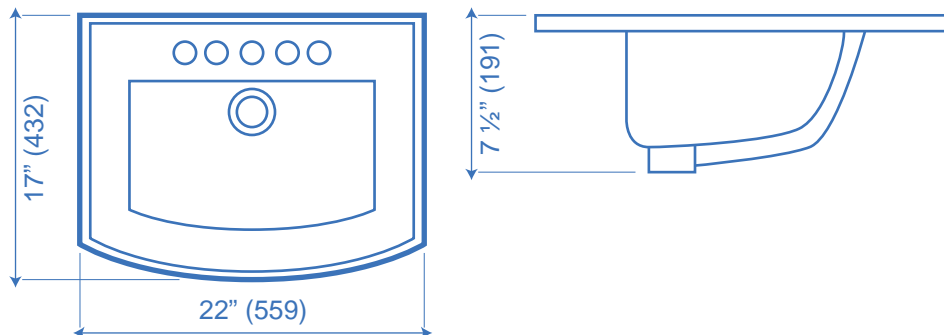

NOVARA

DROP-IN

- 22" x 17"
- 4" centre (Not as Pictured)
- White only
- Rectangular Shaped Bowl
- Hidden front overflow
- 25 Year limited warranty
- CSA Approved "Barrier Free"

Model	Description
6614	Drop-in 4" centre