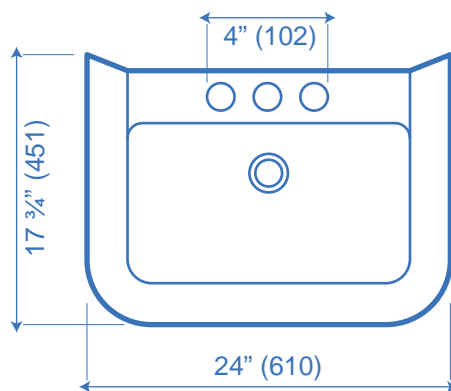

NOVARA

PEDESTAL

- 24" x 17 3/4 "
- Retangular lav
- White only
- 4" centre
- Front overflow
- Through floor or wall plumbing
- 25 Year limited warranty
- CSA Approved

Model	Description
6604	Lavatory slab 4" centre
6605	Pedestal leg