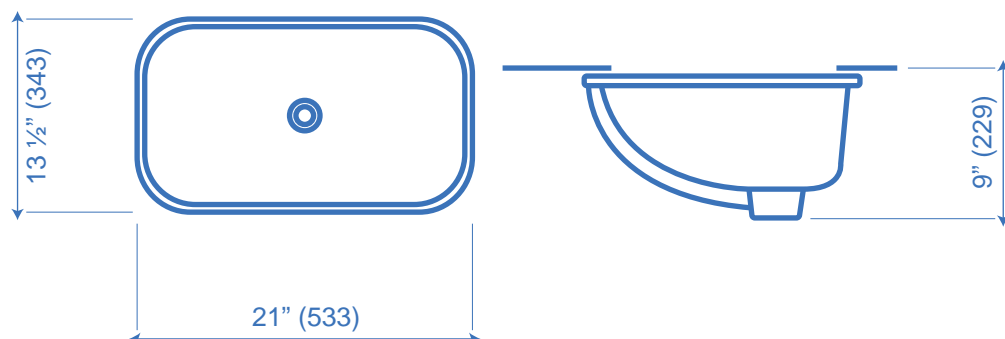

## UNDERMOUNT

- 21" x 13 1/2"
- White only
- Rectangular
- Faucet mount on counter top or wall
- 25 Year limited warranty
- CSA Approved

Model	Description
1410	Undermount lavatory

*Faucets Not Included*