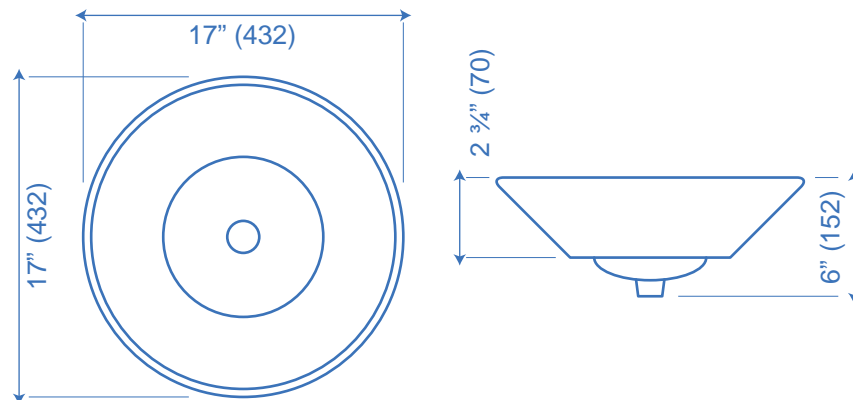

ORBIT VESSEL

- 17" Round
- White only
- Faucet mount on counter top or wall
- Semi-recessed
- 25 Year limited warranty
- CSA Approved

Model	Description
9791	No faucet ledge

Faucets Not Included