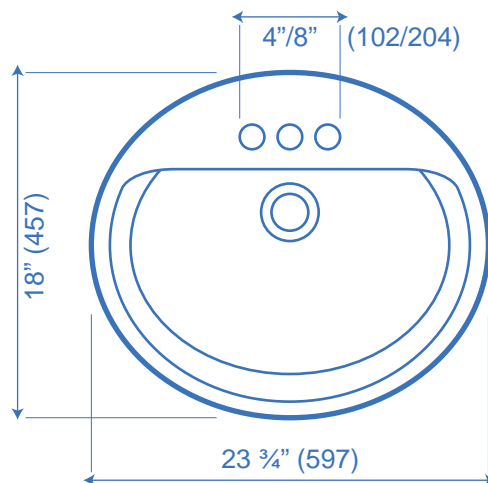

ORCHID

DROP-IN

- 23 ¼" x 18"
- 4" & 8" centres
- White or Biscuit
- Oval bowl
- Front overflow
- 25 Year limited warranty
- CSA Approved

Model	Description
1724	Drop-in 4" centre
1728	Drop-in 8" centre*

* Biscuit not available for 8" centre