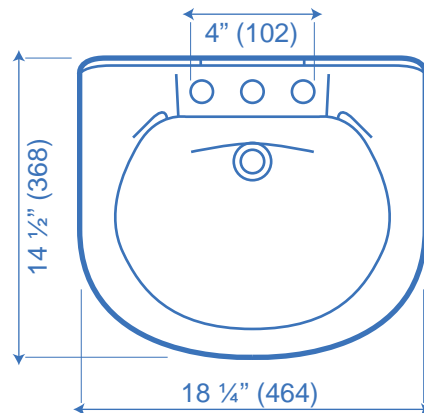

## PEDESTAL

- 18 ¼" x 14 ½"
- 4" centre
- White only
- Spacesaver lav
- 25 Year limited warranty
- CSA Approved

Model	Description
1734	Lavatory slab 4" centre
1735	Pedestal leg

*Faucets Not Included*