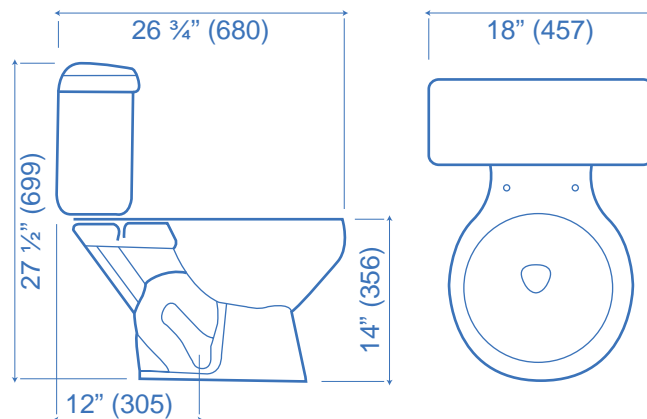

ORCHID

6L TOILET

- Round bowl
- White only
- Rim jet flush
- 2" glazed trap**
- 12" rough-in
- 25 Year limited warranty
- CSA Approved

Model	Description
1722	Round bowl
1720	6 litre unlined tank and lid
1721	6 litre lined tank and lid