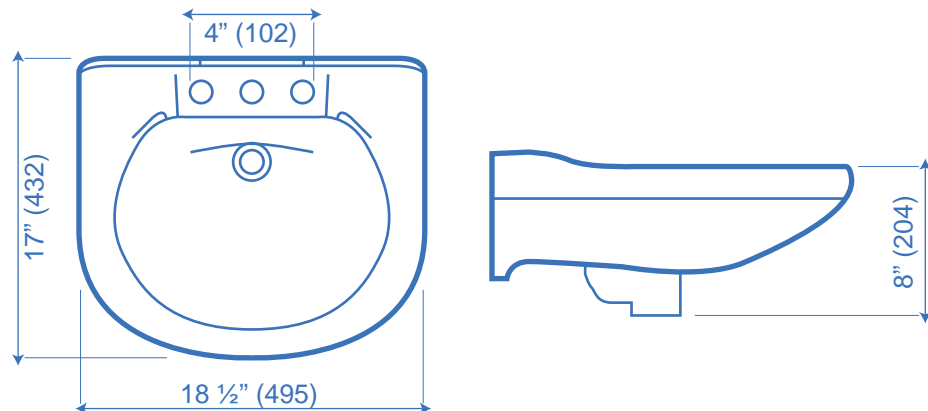

ORCHID

WALL HUNG

- 💧 18 ½" x 17"
- 💧 4" centre
- 💧 White only
- 💧 Rear overflow
- 💧 Mounting bracket included
- 💧 Spacesaver lav
- 💧 Rear overflow
- 💧 25 Year limited warranty
- 💧 CSA Approved

Model	Description
1740	Wall-hung 4" centre