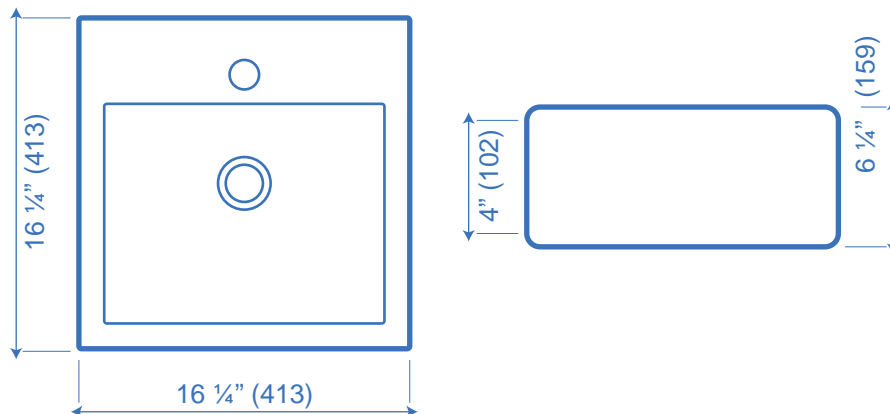

QUADRA

VESSEL

- 16 ¼" Square
- Single hole centre
- White only
- Square bowl
- Surface mounted
- Overflow
- 25 Year limited warranty
- CSA Approved

Model	Description
9773	Single hole centre

Faucets Not Included