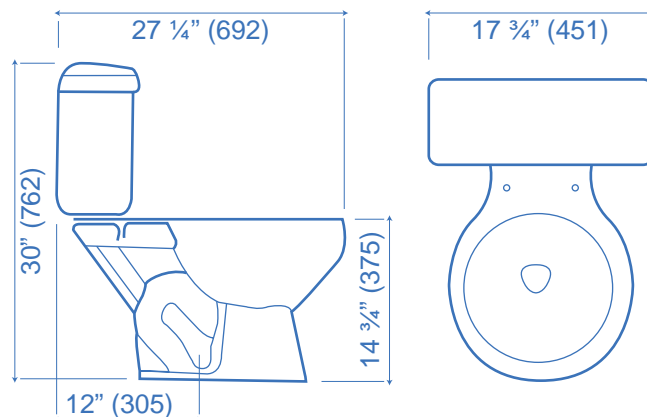

SAN JOSÉ

DUAL FLUSH TOILET

- Round bowl
- White only
- Rim jet flush
- 2" glazed trap**
- Unlined tank with 6L & 3L dual flush mechanism
- 25 Year limited warranty
- CSA Approved

Model	Description
7422	6L round bowl
7421	Unlined dual flush tank and lid