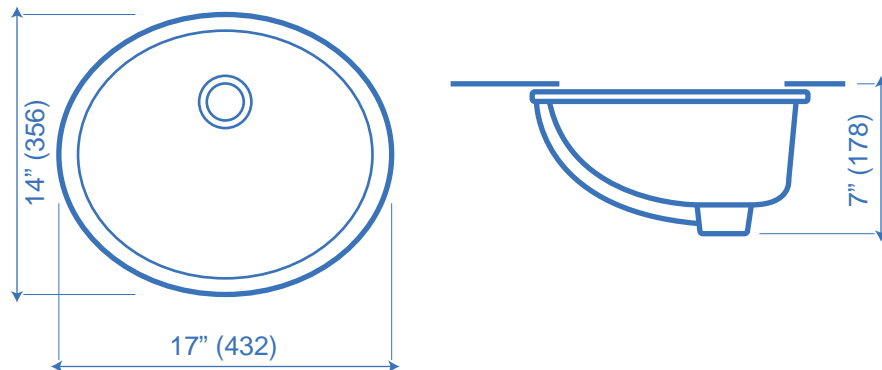

SAN LORENZO

PETIT UNDERMOUNT

- 17" x 14"
- White only
- Oval shaped bowl
- Front overflow
- 25 Year limited warranty
- CSA Approved

Model	Description
1401	Undermount lavatory

Faucets Not Included