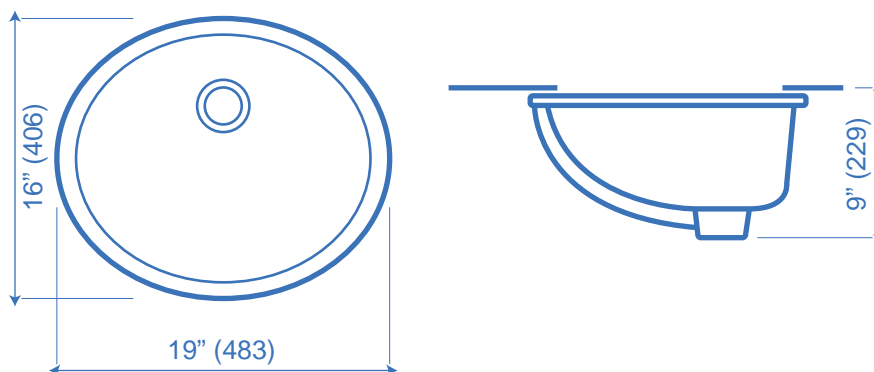

SAN LORENZO

UNDERMOUNT

- 19" x 16"
- White only
- Oval shaped bowl
- Front overflow
- 25 Year limited warranty
- CSA Approved

Model	Description
1400	Undermount lavatory

Faucets Not Included