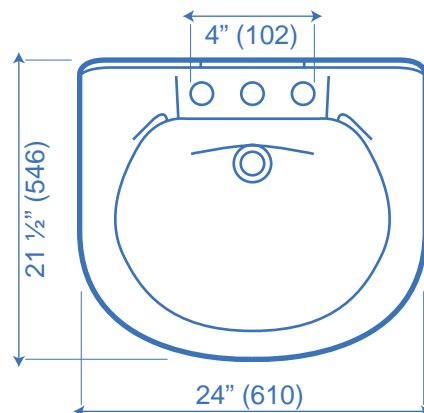

STE-MICHELLE

PEDESTAL

- 24" x 21 1/2"
- 4" centre / White only
- Oval
- Rear overflow
- Through floor or wall plumbing
- Mounting bracket included
- 25 Year limited warranty
- CSA Approved

Model	Description
1264 5250	Lavatory slab 4" centre Pedestal leg