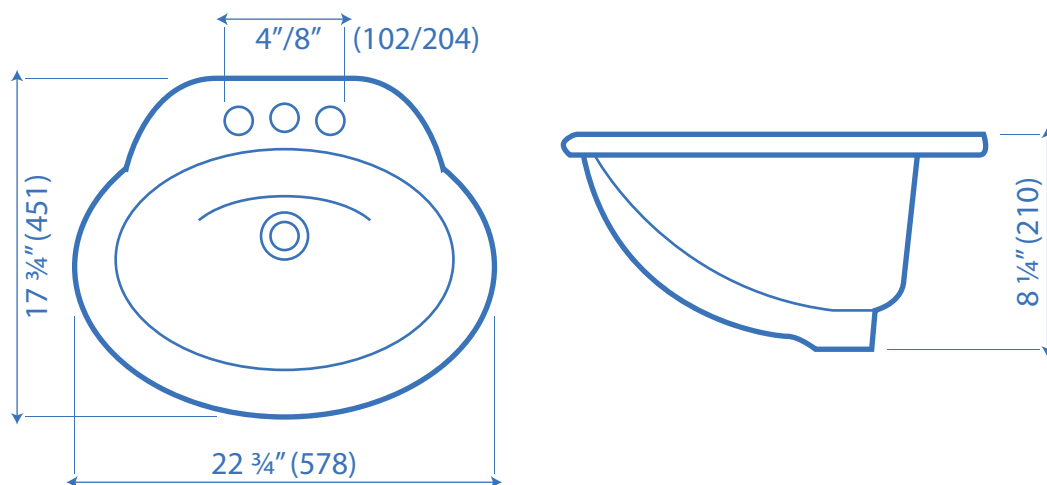

SUNFLOWER

DROP-IN

- 22 3/4" x 17 3/4"
- 4" & 8" centres
- White only
- Oval bowl
- Front overflow
- 25 Year limited warranty
- CSA Approved

Model	Description
8444	Drop-in 4" centre
8488	Drop-in 8" centre