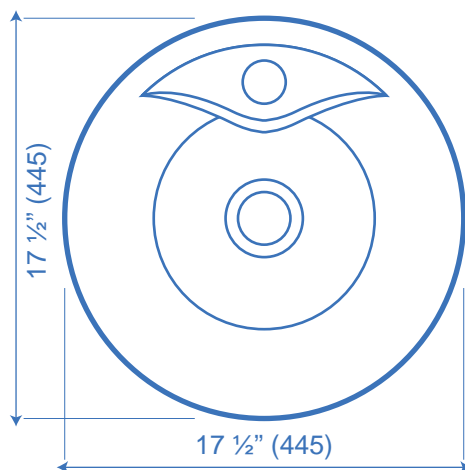

## VESSEL

- 17 ½" X 17 ½"
- Single hole centre
- White only
- Round bowl
- Semi-recessed
- 25 Year limited warranty
- CSA Approved

Model	Description
9798	Single hole centre

*Faucets Not Included*