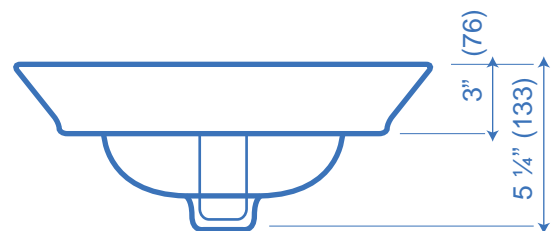

## VESSEL

- 17 ½" X 17 ½"
- Single hole centre
- White only
- Round bowl
- Semi-recessed
- 25 Year limited warranty
- CSA Approved

Model	Description
9798	Single hole centre

*Faucets Not Included*