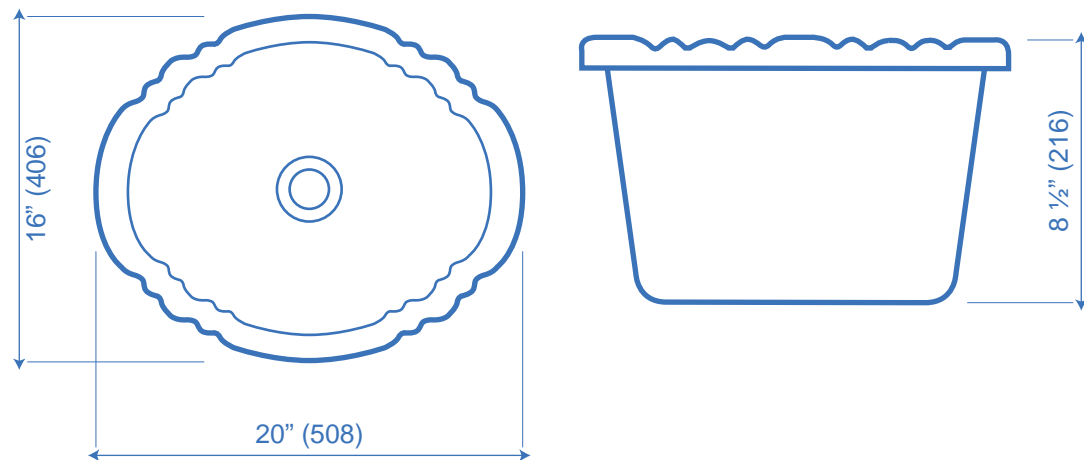

TRILLIUM

DROP-IN

- 20" X 16"
- White only
- Faucets mount on counter top or wall
- Front overflow
- 25 Year limited warranty
- CSA Approved

Model	Description
6091	No faucet ledge

Faucets Not Included