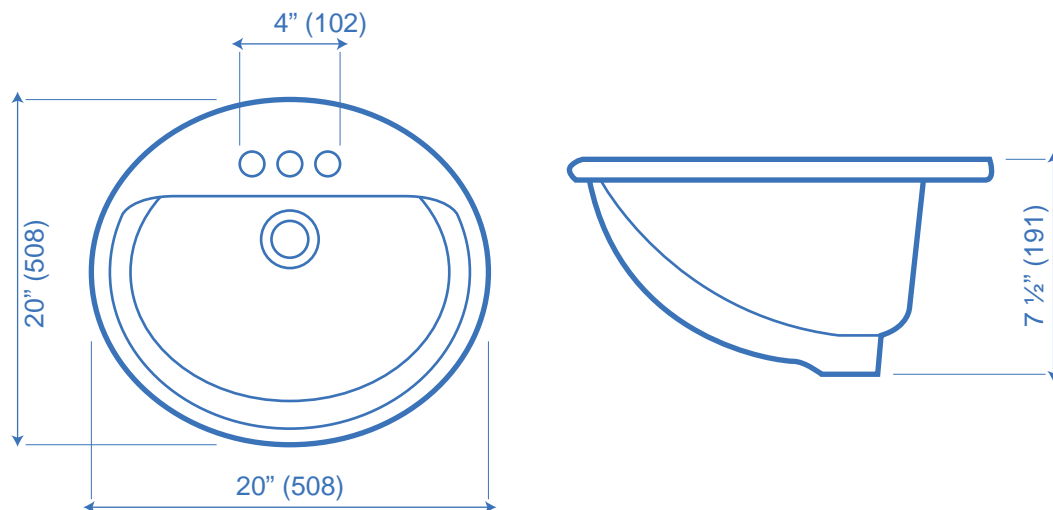

## DROP-IN

- 20" round
- White only
- 4" centre
- Round bowl
- Front overflow
- 25 Year limited warranty
- CSA Approved

Model	Description
1794	Drop-in 4" centre

*Faucets Not Included*